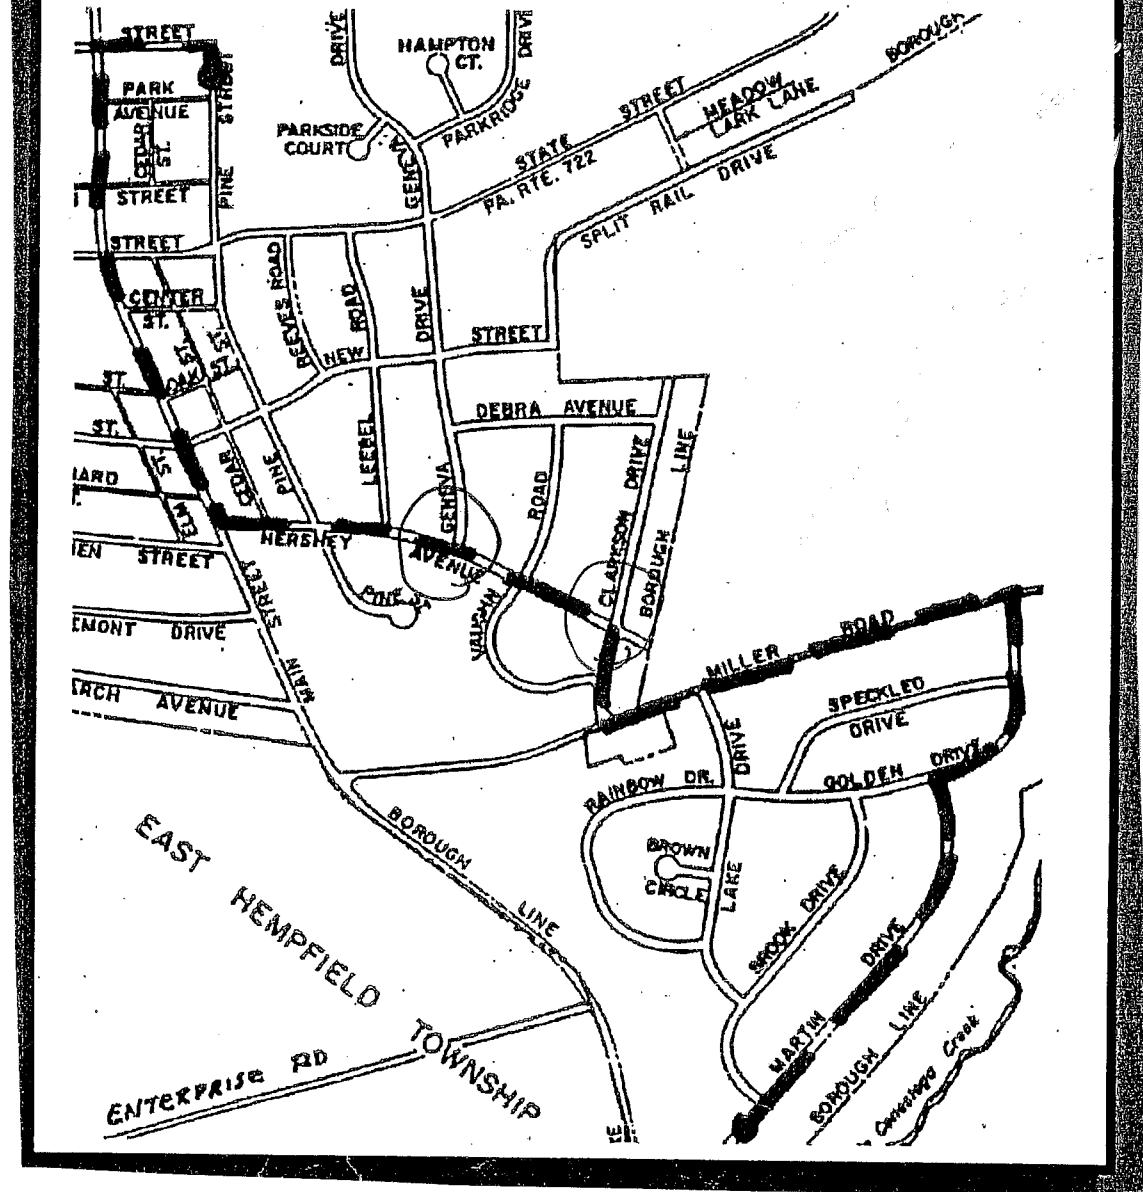

# East Petersburg Day Parade Route

THE PARADE BEGINS AT WAYNES TOWING